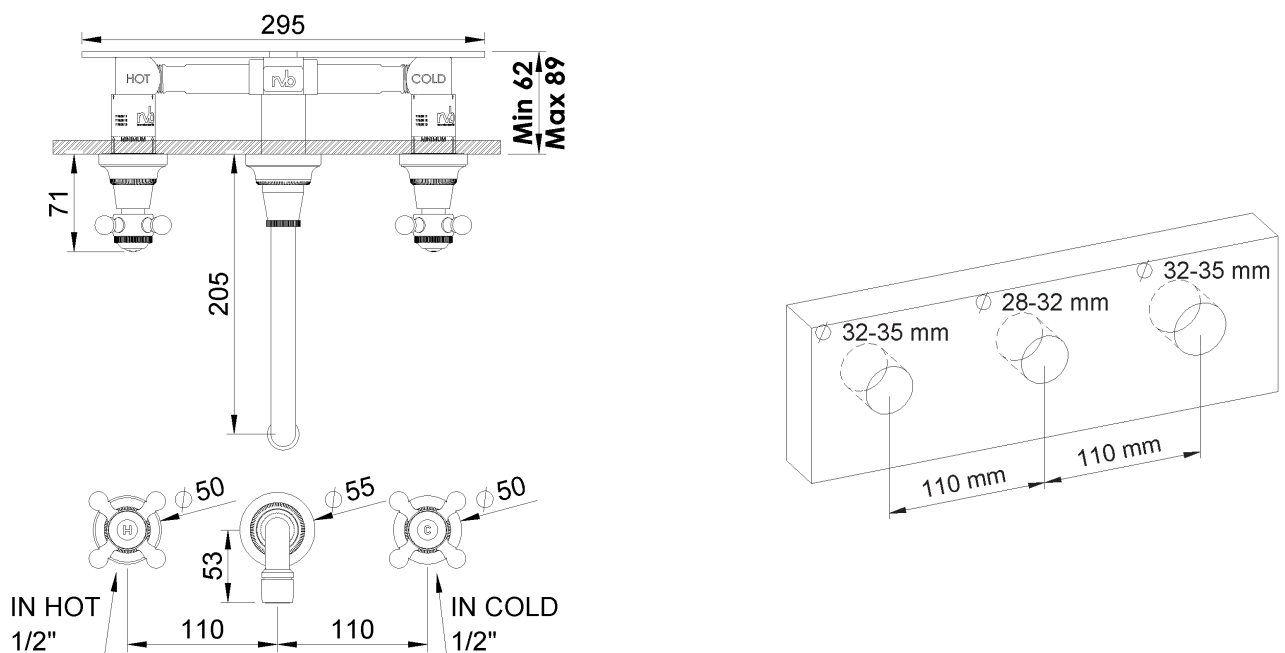

PRODUCT TECHNICAL SHEET

Collection : 1921

Ref. : 1921---.50

Batterie lavabo murale 3 trous à encastrer

Inbouw 3-gats mengkraan voor wandmontage

Concealed wall-mounted 3-hole washbasin mixer

Picture

Product details

Weight : 2,8 kg

Flow at 3 bar : Restricted 7,5 l/min

Internal mechanism : Ceramic valve 1/4 turn

Technical drawing

RC0.V01